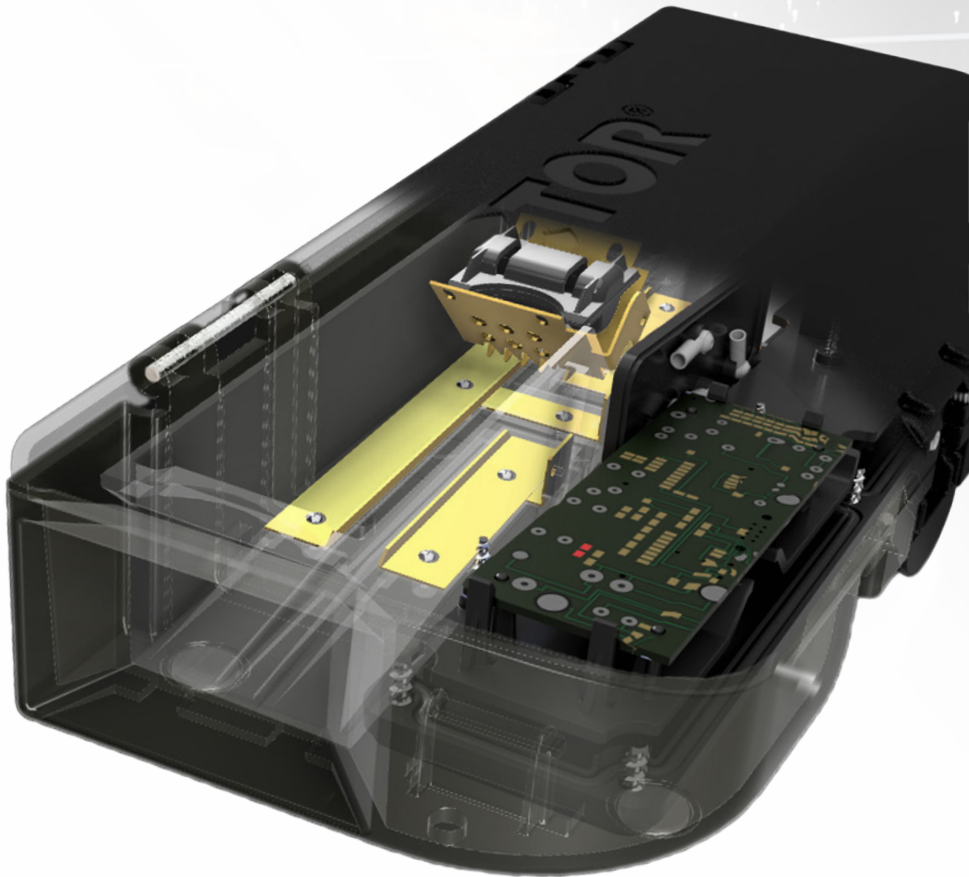

VICTOR  
**VLINK**<sup>TM</sup>  
PEST NETWORK

CONNECTED RODENT CONTROL

V450  
Mouse Trap

V460  
Rat Trap

THE VLINK ADVANTAGE  
**Simple. Reliable. Control.**

## THE MOST INNOVATIVE RODENT TRAP IN 100 YEARS

VLINK is the only solution that offers zero false triggers with unprecedented efficacy, durability, and consistent performance. Coupled with long-range connectivity and an intuitive app – VLINK will change the way you do business.

Patented technology offers unmatched efficacy, VLINK provides more consistent kill rates than traditional traps with no false triggers.

The rugged, water-resistant outer shell is built to withstand the elements and everyday rigors of commercial environments.

## Killer Traps

Dual-entrance traps encourage rodent interaction to offer unmatched efficacy.