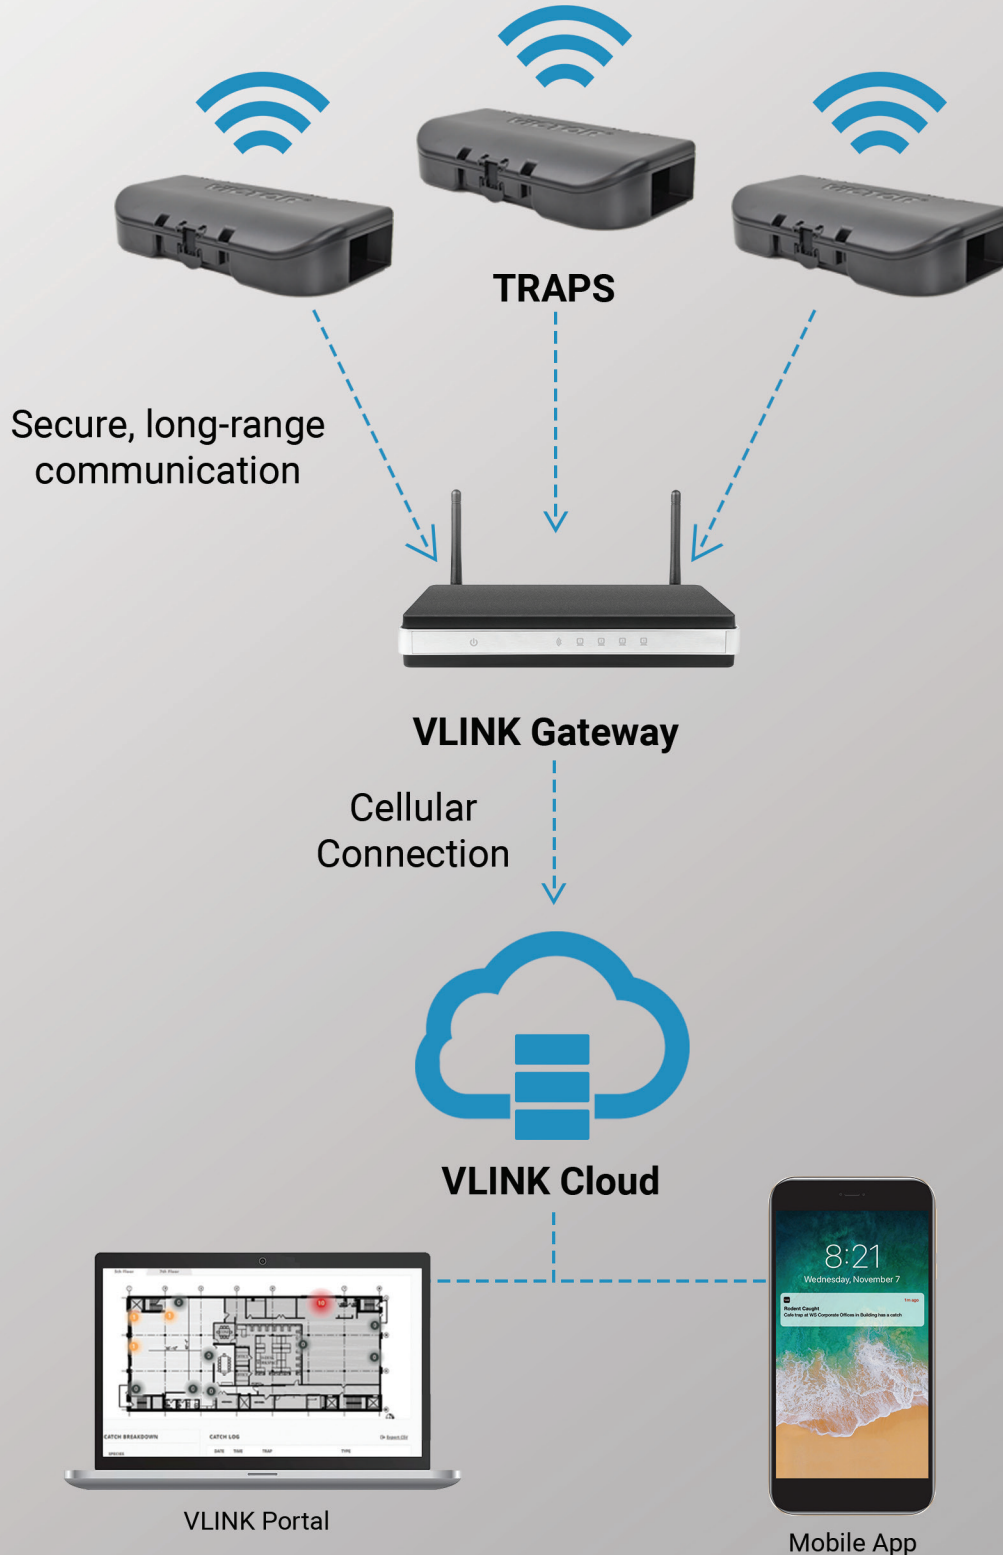

## Killer Traps

Dual-entrance traps encourage rodent interaction to offer unmatched efficacy.

## Humane and Concealed

The quick, high-voltage shock offers a clean and humane alternative to rodenticides. Only service the trap when alerted. Until serviced, the rodent remains secure and out of sight.

	<b>V450</b> Mouse Trap	<b>V460</b> Rat Trap
<b>Size</b>	11.5 x 4.75 x 2	18 x 5.5 x 3.25
<b>Batteries</b>	Included	Included
<b>Battery Life</b>	3 years/500 kills	3 years/200 kills
<b>Mobile App</b>	✓	✓
<b>Web App</b>	✓	✓
<b>Humane</b>	✓	✓
<b>Multiple Kills</b>	✓	

# SYSTEM OVERVIEW

VLINK utilizes state-of-the-art technology to bring 24/7 visibility to your rodent control program.