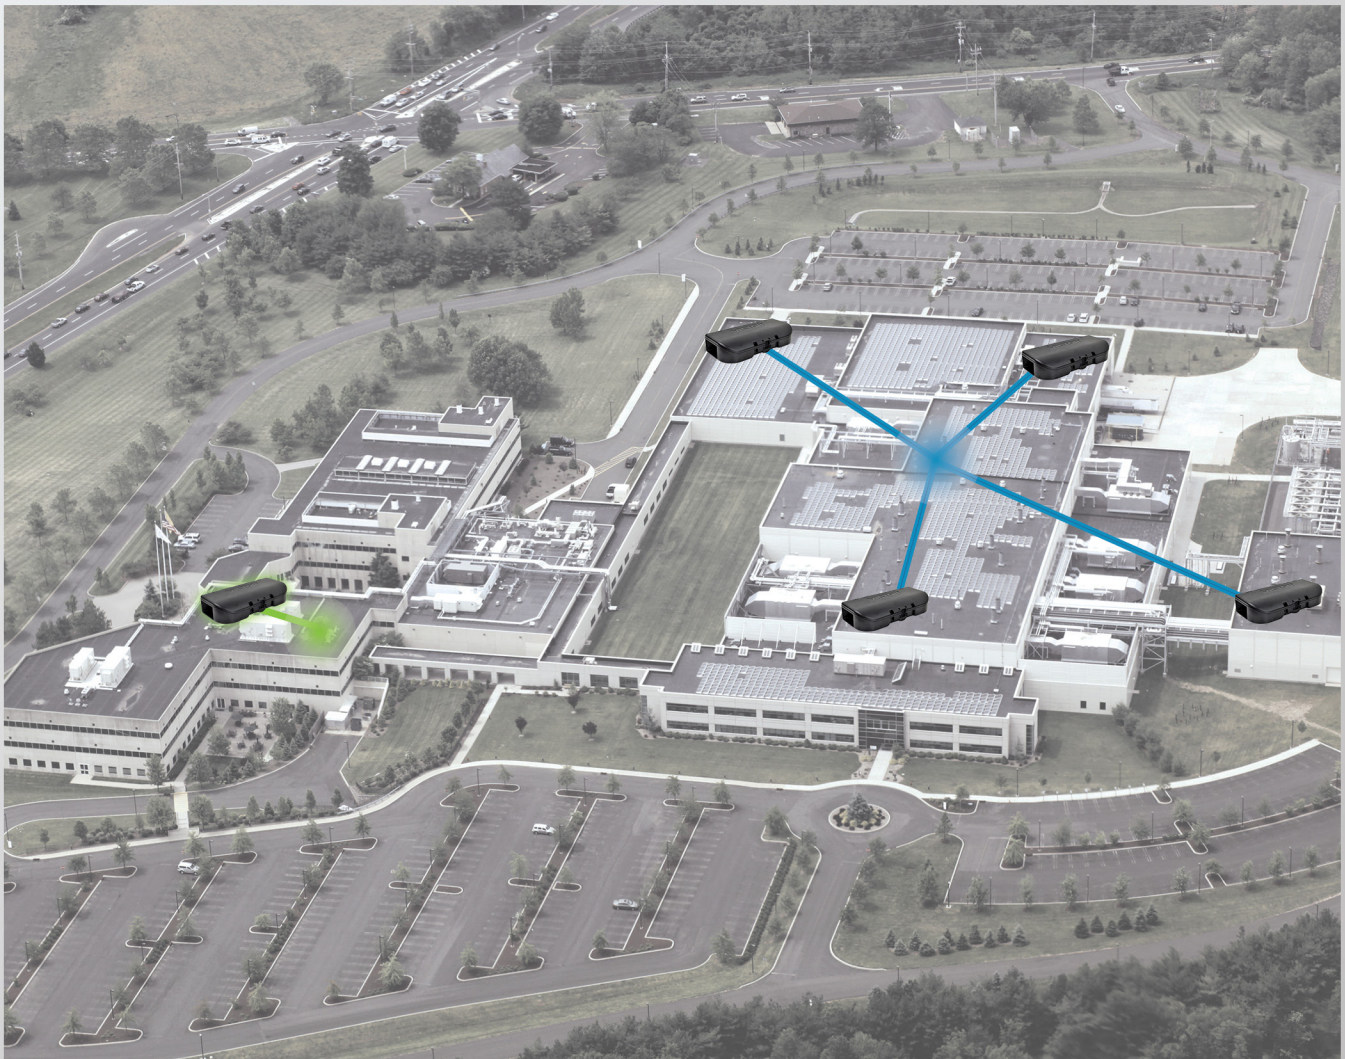

# SYSTEM OVERVIEW

VLINK utilizes state-of-the-art technology to bring 24/7 visibility to your rodent control program.

# LONG RANGE COMMUNICATION

## VLINK vs. WiFi

One VLINK hub covers 100X more square footage than WiFi and each hub can connect to an unlimited number of traps.

■ LoRA Range ■ WiFi Range